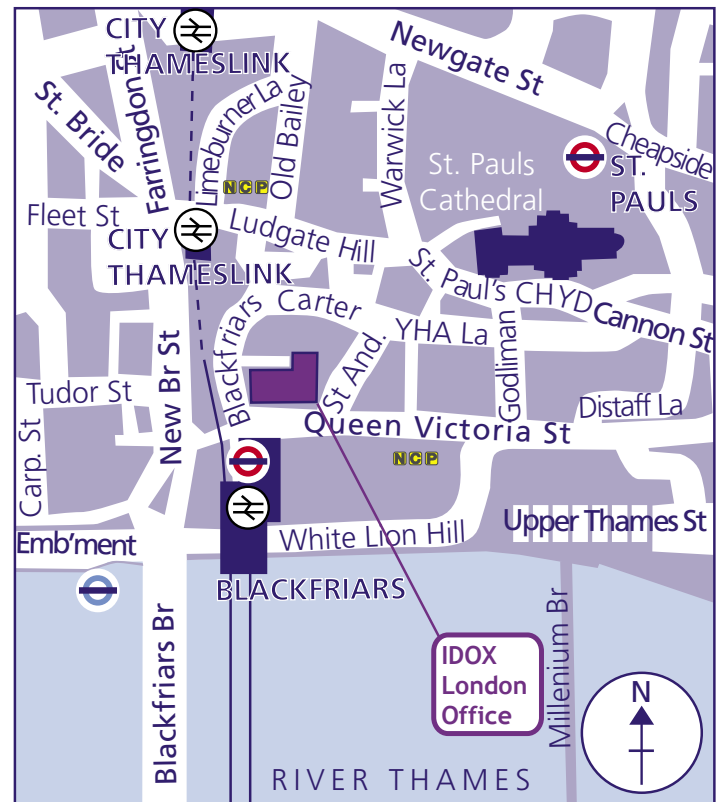

Map of the London office

From Blackfriars station (mainline station and tube - Circle and District Lines)

Use Exit signposted 'Mainline Station, Queen Victoria Street', the office entrance is directly across the street.

From St Pauls station (tube – central line)

Use Exit signposted St Paul's Cathedral and walk to the front of the cathedral and then down Ludgate Hill. Take the second lane on your left to Blackfriars Carter which will lead to Island Yard – this is the back entrance to the IDOX office.

2nd Floor, Times Square

160 Queen Victoria Street

London EC4V 4BF

T 0870 333 7101

F 0870 333 7131

2nd Floor, Times Square
160 Queen Victoria Street
London EC4V 4BF
T 0870 333 7101
F 0870 333 7131

Tontine House
8 Gordon Street
Glasgow G1 3PL
T 0141 574 1900
F 0141 574 1901

Williams House, Manchester Science Park
Lloyd Street North
Manchester M15 6SE
T 0161 226 9906
F 0161 226 9902